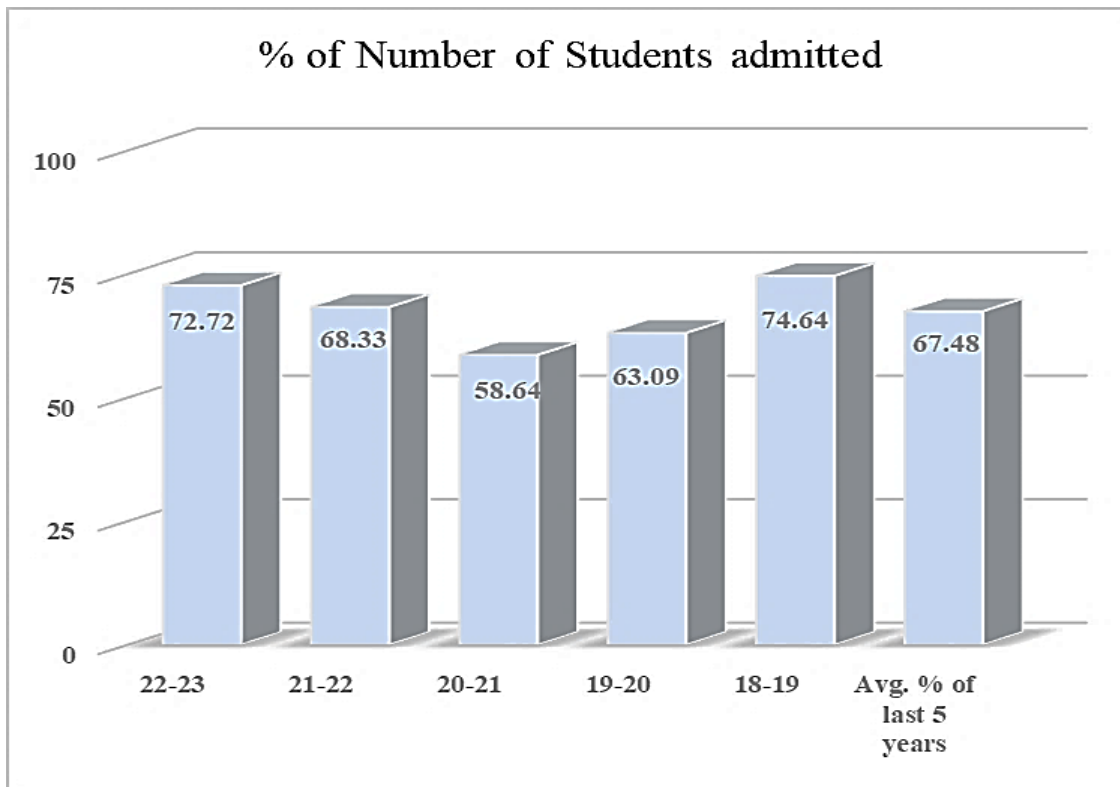

2.1.1.1. : *Enrolment percentage*

2.1.1.2. *Number of students admitted year wise during last five years*

Year	2022-23	2021-22	2020-21	2019-20	2018-19
Number of students admitted	680	695	570	542	630

2.1.1.3. *Number of sanctioned seats year wise during last five years*

Year	2022-23	2021-22	2020-21	2019-20	2018-19
Number of sanctioned seats	935	1017	972	859	844

Enrolment in percentage for the last five year is given in Table and bar chart below

Number of Students admitted						
Year	22-23	21-22	20-21	19-20	18-19	Avg. % of last 5 years
Number of seats sanctioned	935	1017	972	859	844	4627
Number of Students admitted	680	695	570	542	630	3117
% of Number of Students admitted	72.72	68.33	58.64	63.09	74.64	67.48